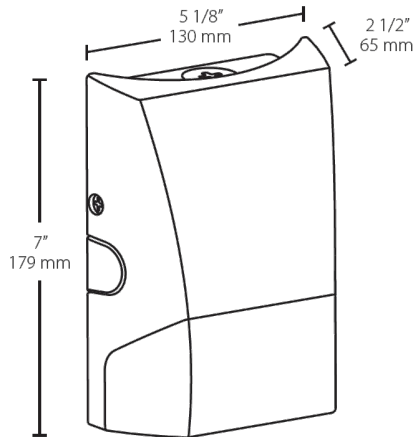

This product complies with the Buy American Act.

Dimensions

Features

- Economical
- Traditional non-cutoff design
- 60,000-hour LED lifespan
- 5-Year limited warranty

Ordering Matrix

Family	Size	Wattage	Color Temp	Finish	Photocell
BRISK		12	N		/PCU
	Blank = 8W & 12W only XL = 24W & 40W only	40 = 40W 24 = 24W 12 = 12W 8 = 8W	Blank = 5000K (Cool) N = 4000K (Neutral) Y = 3000K (Warm)	Blank = Bronze W = White	Blank = No Photocell /PCU = 120-277V Photocell